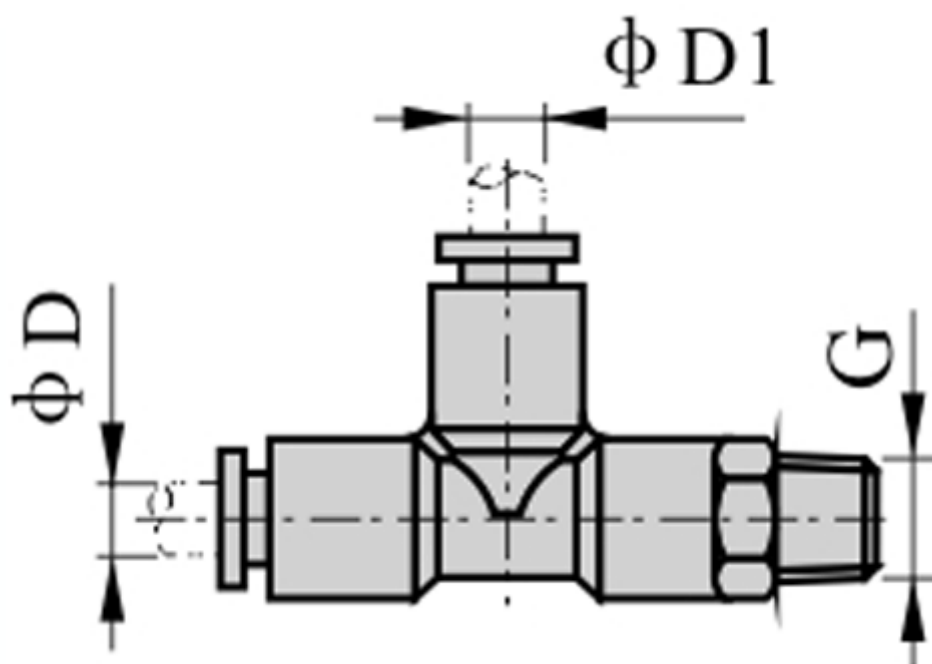

# Data Sheet

Article number: 58EPD4M5

Description: Fitting EPD4M5 Tee connector  
male thread M5, tube diameter 4

## Measures

D = 4  
Thread = M5